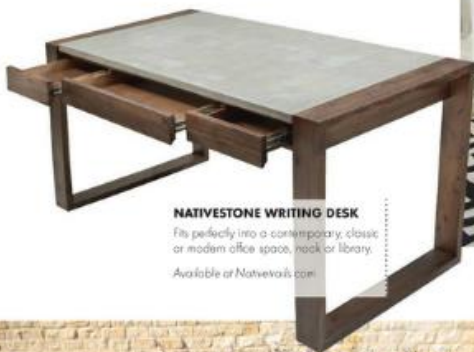

YOUR VILLA

DECEMBER 2016 - JANUARY 2017

HOME & REMODEL

WHAT'S HOT 2017

ARRIVALS JUST IN
TIME FOR THE
new year

NATIVESTONE WRITING DESK