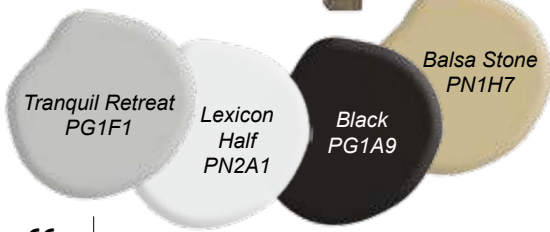

Paint, Dulux, www.dulux.ca

Tranquil Retreat
PG1F1

Lexicon
Half
PN2A1

Black
PG1A9

Balsa Stone
PN1H7

Venty Lavatory
Faucet,
Riobel, www.riobel.ca

GS39C Floor
Mount Faucet,
Riobel, www.riobel.ca

Sumarta Basin,
AquaBrass, www.aquabass.com