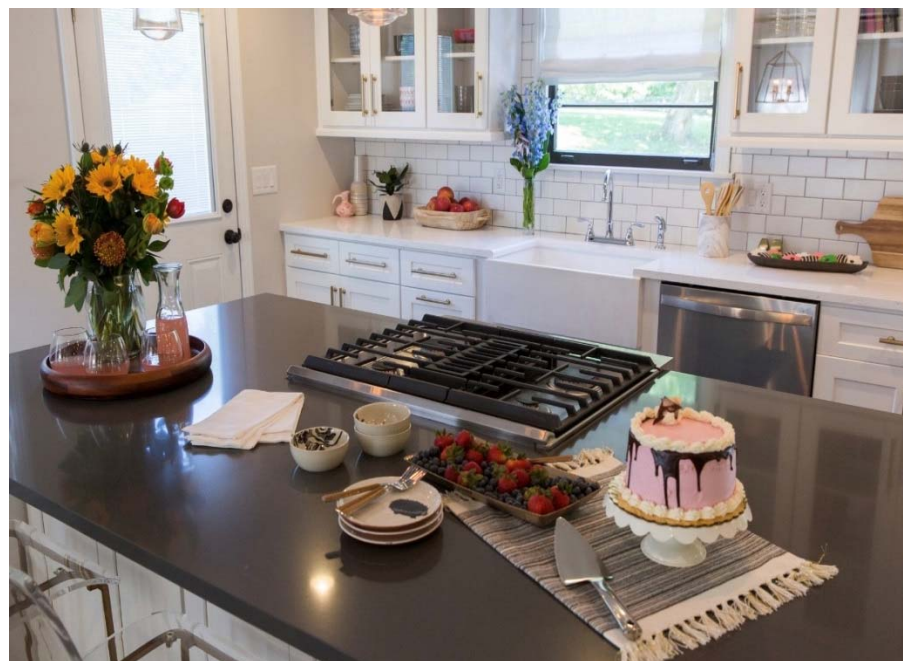

"Ashley & Aben" episode 1205, Season 12 in Nashville, TN

March 14, 2018

From the Property Brothers app:

AT&T 12:55 PM 85%

PRODUCTS & FEATURES | CONTE...

[Click to enlarge](#)

Farmhouse 3018 is artisan crafted of NativeStone®, an innovative, remarkably strong blend of cement and jute fiber that is surprisingly lightweight for concrete, and extraordinarily heavy-duty in the kitchen. Available in three finishes: Ash, Slate and Pearl